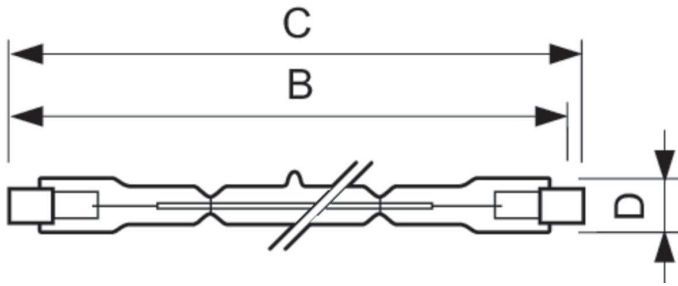

Plusline Small

Dimensional drawing

Product	D (max)	B (max)	B	B (min)	C (max)
PLUS PRO S 500W R7s 230V 1CT/50	12 mm	115.8 mm	114.2 mm	112.6 mm	117.6 mm