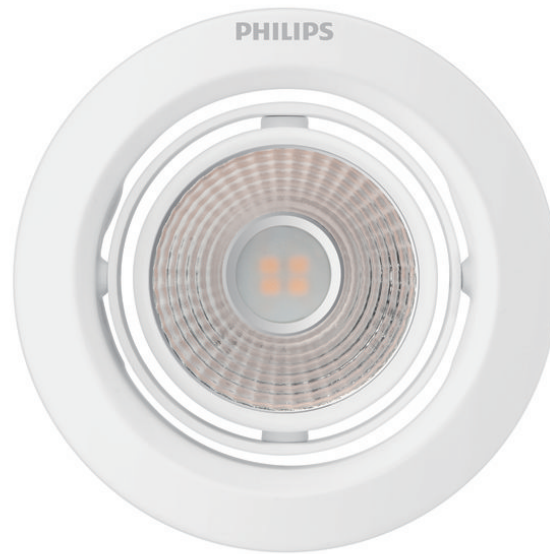

www.lighting.philips.com

PHILIPS

Pomeron Recessed
Light

Recessed Lights

4000K

White

59774/31/H3

Essential lighting for a bright home

Manipulate the direction of your light in different ways with Philips Pomeron LED spotlight's adjustable head in 2 axis rotation. With a stylish white design that enhances your décor, bask in strong, focused beam with an accented feel.

Easy to Experience

- Adjustable light angle

Energy saving

- Built-in Philips conventional ballast

Highlights

Adjustable light angle

Energy efficient, long lasting

Specifications