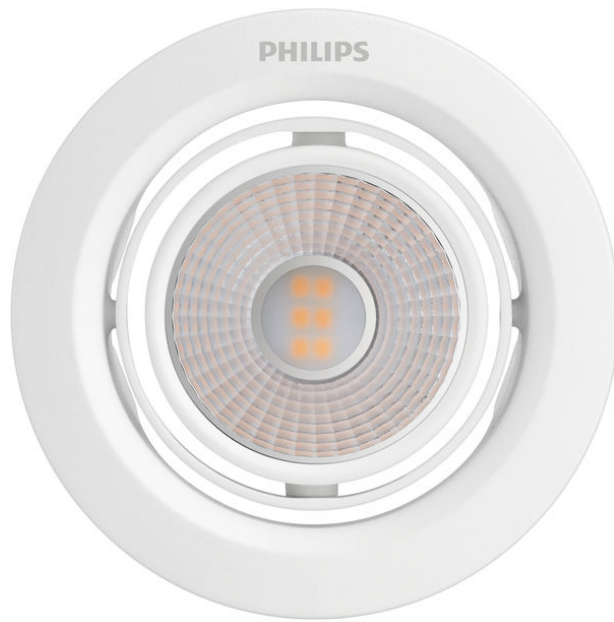

PHILIPS

Pomeron Recessed
Light

Recessed Lights

2700K

White

59776/31/H0

Essential lighting for a bright home

Manipulate the direction of your light in different ways with Philips Pomeron LED spotlight's adjustable head in 2 axis rotation. With a stylish white design that enhances your décor, bask in strong, focused beam with an accented feel.

Bulb characteristics

- Intended use: Indoor

Design and finishing

- Color: White
- Material: Metal, Plastic

Durability

- Number of switch cycles: 7,500

Environmental

- Disposal of the product: At the end of (economic) life, dispose the product according to local rules and do not dispose the product with regular household waste. The correct disposal of your product will help prevent potential negative consequences for the environment and human health.

www.lighting.philips.com

PHILIPS

Pomeron Recessed
Light

Recessed Lights

2700K

White

59775/31/HO

Essential lighting for a bright home

Manipulate the direction of your light in different ways with Philips Pomeron LED spotlight's adjustable head in 2 axis rotation. With a stylish white design that enhances your décor, bask in strong, focused beam with an accented feel.