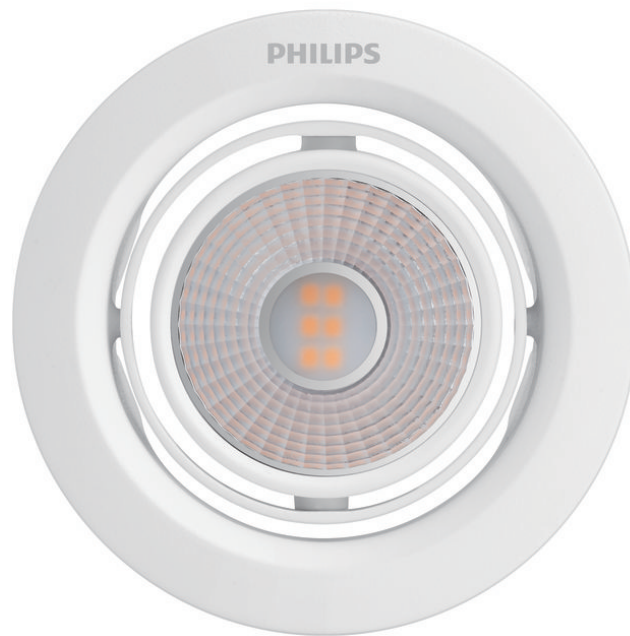

Bulb characteristics

- Intended use: Indoor

Design and finishing

- Color: White
- Material: Metal, Plastic

Durability

- Number of switch cycles: 7,500

Environmental

- Disposal of the product: At the end of (economic) life, dispose the product according to local rules and do not dispose the product with regular household waste. The correct disposal of your product will help prevent potential negative consequences for the environment and human health.

Technical specifications

- Lifetime up to: 15,000 hour(s)
- Diameter: 107.4 mm
- Total lumen output fixture: 390
- Light color: 2700
- Mains power: AC 220-240
- Fixture dimmable: No
- LED: Yes
- Wattage bulb included: 7
- Maximum wattage replacement bulb: 7 W
- IP code: IP20
- Class of protection: Class II
- Number of light sources: 1

www.lighting.philips.com

PHILIPS

Pomeron Recessed
Light

Recessed Lights

4000K

White

59775/31/H3

Essential lighting for a bright home

Manipulate the direction of your light in different ways with Philips Pomeron LED spotlight's adjustable head in 2 axis rotation. With a stylish white design that enhances your décor, bask in strong, focused beam with an accented feel.