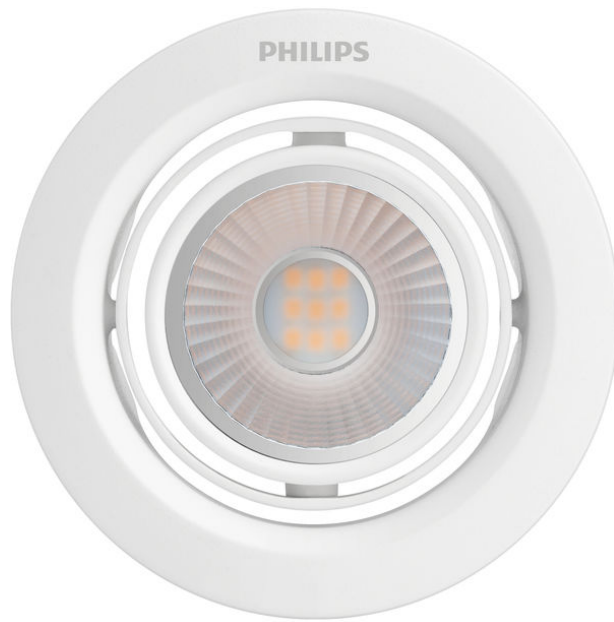

Essential lighting for a bright home

Manipulate the direction of your light in different ways with Philips Pomeron LED spotlight's adjustable head in 2 axis rotation. With a stylish white design that enhances your décor, bask in strong, focused beam with an accented feel.

Easy to Experience

- Adjustable light angle

Energy saving

- Built-in Philips conventional ballast