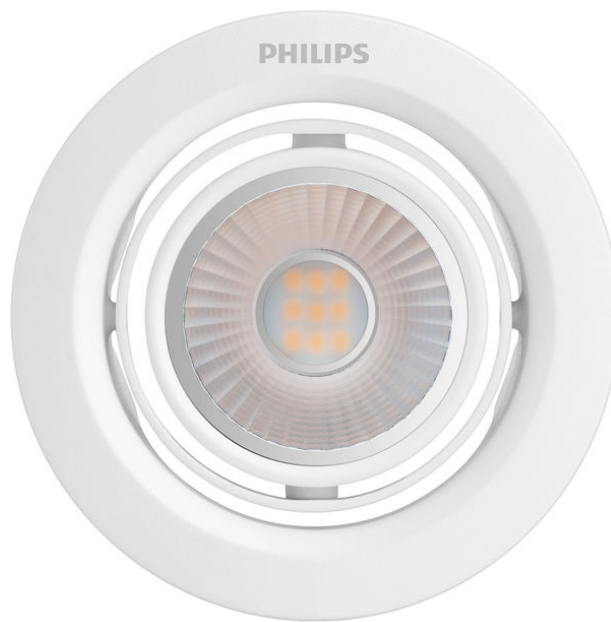

PHILIPS

Pomeron Recessed
Light

Recessed Lights

2700K

White

59776/31/H0

Essential lighting for a bright home

Manipulate the direction of your light in different ways with Philips Pomeron LED spotlight's adjustable head in 2 axis rotation. With a stylish white design that enhances your décor, bask in strong, focused beam with an accented feel.

Easy to Experience

- Adjustable light angle

Energy saving

- Built-in Philips conventional ballast

Highlights

Adjustable light angle

Energy efficient, long lasting

Specifications

Bulb characteristics

- Intended use: Indoor

Design and finishing

- Color: White
- Material: Metal, Plastic

Durability

- Number of switch cycles: 7,500

Environmental

- Disposal of the product: At the end of (economic) life, dispose the product according to local rules and do not dispose the product with regular household waste. The correct disposal of your product will help prevent potential negative consequences for the environment and human health.

Manipulate the direction of your light in different ways with Philips Pomeron LED spotlight's adjustable head in 2 axis rotation. With a stylish white design that enhances your décor, bask in strong, focused beam with an accented feel.