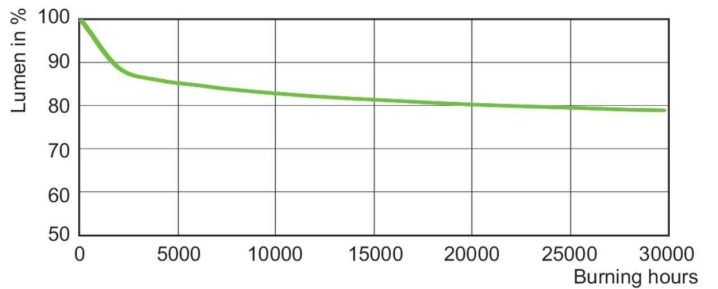

Lifetime

LDLE_SON-T_70W-Life expectancy diagram

Lumen Maintenance Diagram - SON-T 70W/220 E27 1CT/12