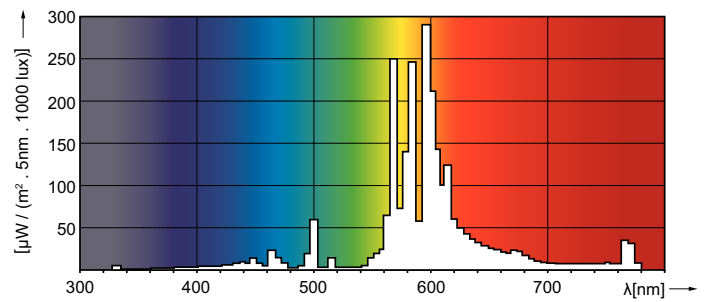

Photometric data

Light Distribution Diagram - SON-T 70W/220 E27 1CT/12

Spectral Power Distribution Colour - SON-T 70W/220 E27 1CT/12