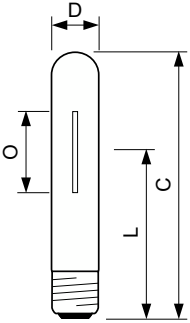

SON-T

Numerator - Packs per outer box	12
EAN/UPC - Case	8711500193117

Dimensional drawing

Product	D (max)	O	L	C (max)
SON-T 70W/220 E27 1CT/12	36 mm	42 mm	102 mm	156 mm