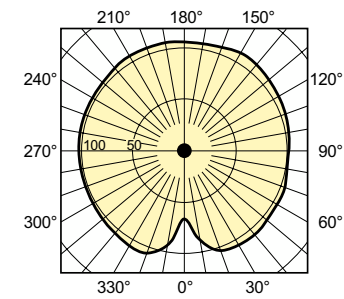

Product data

General Information	
Cap-Base	E27
Operating Position	UNIVERSAL [Any or Universal (U)]
Life to 50% Failures (Nom)	28,000 hour(s)

Light Technical	
Color Code	220 [CCT of 2000K]
Luminous Efficacy (rated) (Nom)	84 lm/W
Chromaticity Coordinate X (Nom)	0.540
Chromaticity Coordinate Y (Nom)	0.413
Correlated Color Temperature (Nom)	2000 K
Color rendering index (CRI)	-
Arc Length O (Nom)	42 mm

SON-T

Numerator - Packs per outer box	12
EAN/UPC - Case	8711500193117

Dimensional drawing

Product	D (max)	O	L	C (max)
SON-T 70W/220 E27 1CT/12	36 mm	42 mm	102 mm	156 mm

Photometric data

Light Distribution Diagram - SON-T 70W/220 E27 1CT/12