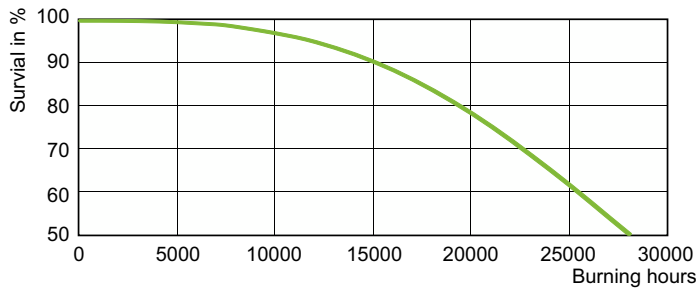

Lifetime

LDLE_SON-T_70W-Life expectancy diagram

Lumen Maintenance Diagram - SON-T 70W/220 E27 1CT/12