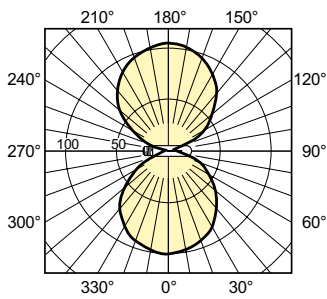

Product data

General Information	
Cap-Base	E27
Operating Position	UNIVERSAL [Any or Universal (U)]
Life to 50% Failures (Nom)	28,000 hour(s)

Light Technical	
Color Code	220 [CCT of 2000K]
Luminous Efficacy (rated) (Nom)	84 lm/W
Chromaticity Coordinate X (Nom)	0.540
Chromaticity Coordinate Y (Nom)	0.413
Correlated Color Temperature (Nom)	2000 K
Color rendering index (CRI)	-
Arc Length O (Nom)	42 mm

SON-T

Numerator - Packs per outer box	12
EAN/UPC - Case	8711500193117

Dimensional drawing

Product	D (max)	O	L	C (max)
SON-T 70W/220 E27 1CT/12	36 mm	42 mm	102 mm	156 mm

Photometric data

Light Distribution Diagram - SON-T 70W/220 E27 1CT/12