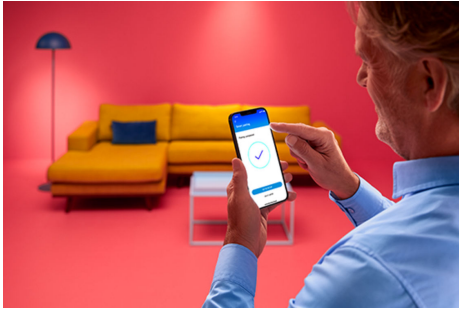

Wi-Fi BLE 60W A60 E27 927-65 TW 1PF/6

Not all moments are created equal, and neither are all smart bulbs. This WiZ light might have a basic A60 shape, but it gives you something truly special: tunable white LED light for all your needs and moods. Schedule cool light when you need to focus, or cosy light when you want to relax – whatever works for you to live your best, most enjoyable life at home. All Wi-Fi controllable using the WiZ app, WiZ remote, or your voice.

PRODUCT HIGHLIGHTS

- Tunable white smart bulb
- Up to 806 lumens
- Easy plug and play
- Control with app or voice

Smart lighting functionalities easy to set up

Enjoy the benefits of smart features instantly, just by connecting your WiZ light to your Wi-Fi network. Control lights easily when you're away from home and scheduling lights to go on and off automatically. No need to install additional hardware such as hub or gateway!

Exclusive SpaceSense™ light that turns on with movement

WiZ's SpaceSense technology turns your lights into motion sensors. With a minimum of two WiZ lights in a room, you can activate the SpaceSense feature in the WiZ app and get the lights to turn on and off automatically with motion detection. It's simple. It's SpaceSense. It's WiZ.

Set the right ambience with tunable warm to cool white light

Choose from a wide range of energising cool white to soft warm white light, or simply select from the preset modes such as Focus and Relax to create the best ambience for your activities.