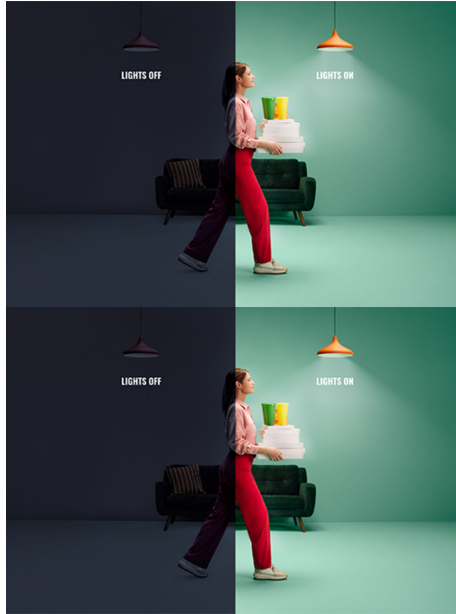

Wi-Fi BLE 60W A60 E27 927-65 TW 1PF/6

Not all moments are created equal, and neither are all smart bulbs. This WiZ light might have a basic A60 shape, but it gives you something truly special: tunable white LED light for all your needs and moods. Schedule cool light when you need to focus, or cosy light when you want to relax – whatever works for you to live your best, most enjoyable life at home. All Wi-Fi controllable using the WiZ app, WiZ remote, or your voice.

PRODUCT HIGHLIGHTS

- Tunable white smart bulb
- Up to 806 lumens
- Easy plug and play
- Control with app or voice

Smart lighting functionalities easy to set up

Enjoy the benefits of smart features instantly, just by connecting your WiZ light to your Wi-Fi network. Control lights easily when you're away from home and scheduling lights to go on and off automatically. No need to install additional hardware such as hub or gateway!

Exclusive SpaceSense™ light that turns on with movement

WiZ's SpaceSense technology turns your lights into motion sensors. With a minimum of two WiZ lights in a room, you can activate the SpaceSense feature in the WiZ app and get the lights to turn on and off automatically with motion detection. It's simple. It's SpaceSense. It's WiZ.

Set the right ambience with tunable warm to cool white light

Choose from a wide range of energising cool white to soft warm white light, or simply select from the preset modes such as Focus and Relax to create the best ambience for your activities.