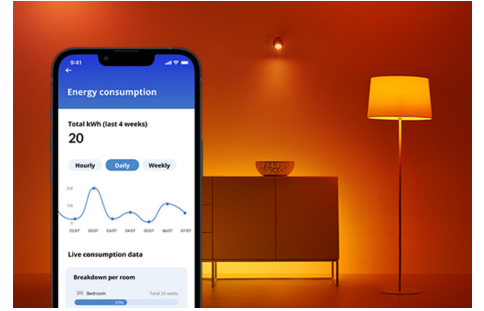

Monitor your energy consumption

Get an overview of the energy consumption of your lights with the WiZ app. Easily access a weekly or daily report to help you stay on top of your energy consumption at home.